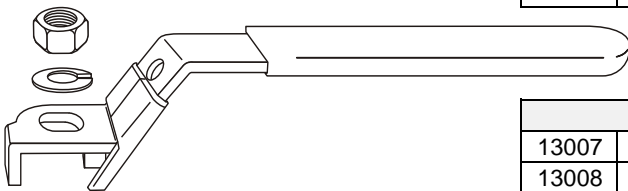

STAINLESS STEEL LOCK HANDLES					
BMI#	Size	Min. Qty	Packing	Barcode	$
13007	1/4" to 1/2"	5	5/50	777701130076	8.55
13008	3/4" to 1"	5	5/30	777701130083	14.58
13009	1 1/4" to 2"	2	2/20	777701130090	19.36