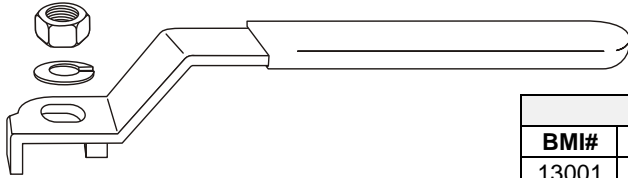

EXP. X EXP. WITH STRAIGHT HANDLE				
13854	1/2	10/100	777701138546	50.34
13855	3/4	10/100	777701138553	69.08
13856	1	8/80	777701138560	88.84
13857	1 1/4	4/50	777701138577	179.69
13858	1 1/2	2/24	777701138584	238.47
13859	2	2/12	777701138591	418.15

C X EXP. WITH DRAIN				
13874	1/2	10/100	777701138744	53.30
13875	3/4	10/100	777701138751	76.99

HANDLES AND STEM EXTENSIONS FOR BALL VALVES

These items are sold in multiples of inner pack quantities only. Minimum quantity is equal to one inner pack.