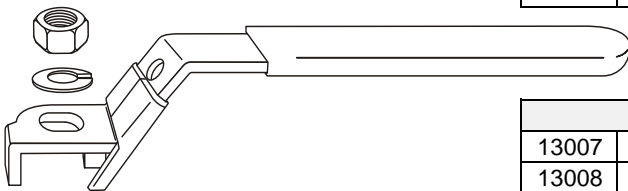

STAINLESS STEEL LOCK HANDLES					
BMI#	Size	Min. Qty	Packing	Barcode	$
13007	1/4" to 1/2"	5	5/50	777701130076	9.41
13008	3/4" to 1"	5	5/30	777701130083	16.04
13009	1 1/4" to 2"	2	2/20	777701130090	21.30