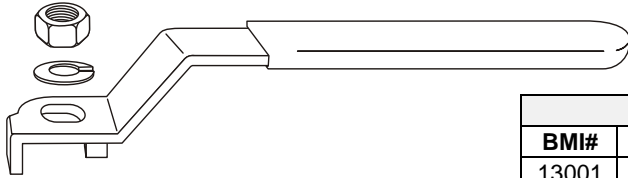

EXP. X EXP. WITH STRAIGHT HANDLE				
13854	1/2	10/100	777701138546	34.75
13855	3/4	10/100	777701138553	52.00
13856	1	8/80	777701138560	89.35
13857	1 1/4	4/50	777701138577	130.70
13858	1 1/2	2/24	777701138584	196.80
13859	2	2/12	777701138591	347.10

C X EXP. WITH DRAIN				
13874	1/2	10/100	777701138744	33.30
13875	3/4	10/100	777701138751	51.35

HANDLES AND STEM EXTENSIONS FOR BALL VALVES

These items are sold in multiples of inner pack quantities only. Minimum quantity is equal to one inner pack.