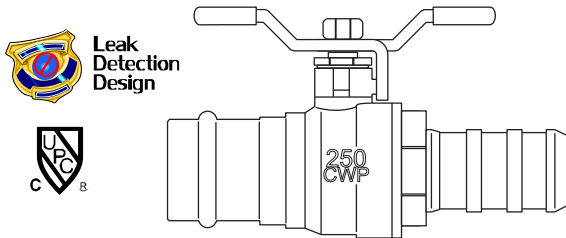

FULLPORT PRESS x PEX BRASS BALL VALVES