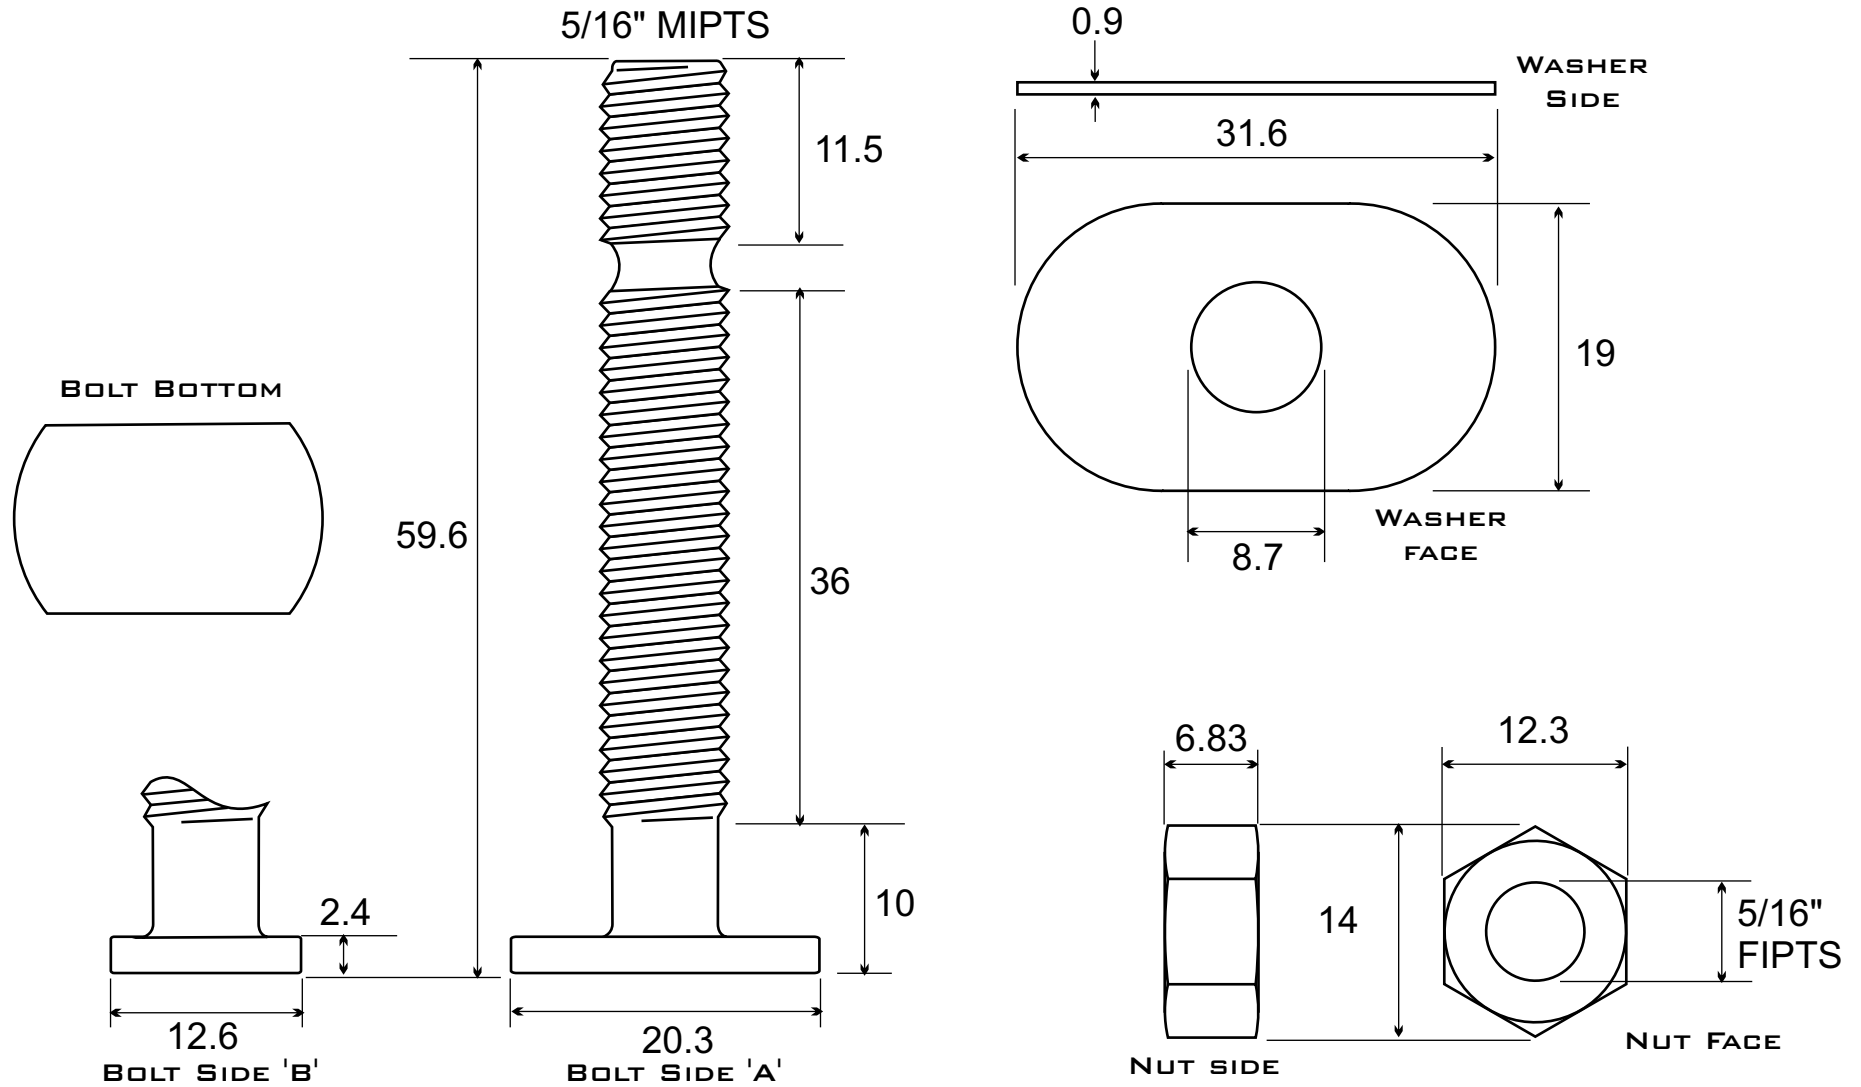

Item# 28500

Description: CLOSET BRASS BOLT ASSEMBLY

2005-09-30

5/16"x2 1/4"

PARTS

MATERIAL

BOLT

FORGED BRASS

WASHER

FORGED BRASS

NUT

FORGED BRASS

Scale = 2:1

In = mm

3437, GRANDE ALLEE BL., BOISBRIAND
 QUEBEC, CANADA J7H 1H5
 www.bmicanada.com

Item# 28502

Description: CLOSET BRASS BOLT ASSEMBLY KIT

5/16" MIPTS

2005-09-30

5/16"x2 1/4"

Scale = 2:1

In = mm

3437, GRANDE ALLEE BL., BOISBRIAND
 QUEBEC, CANADA J7H 1H5
 www.bmicanada.com

PARTS