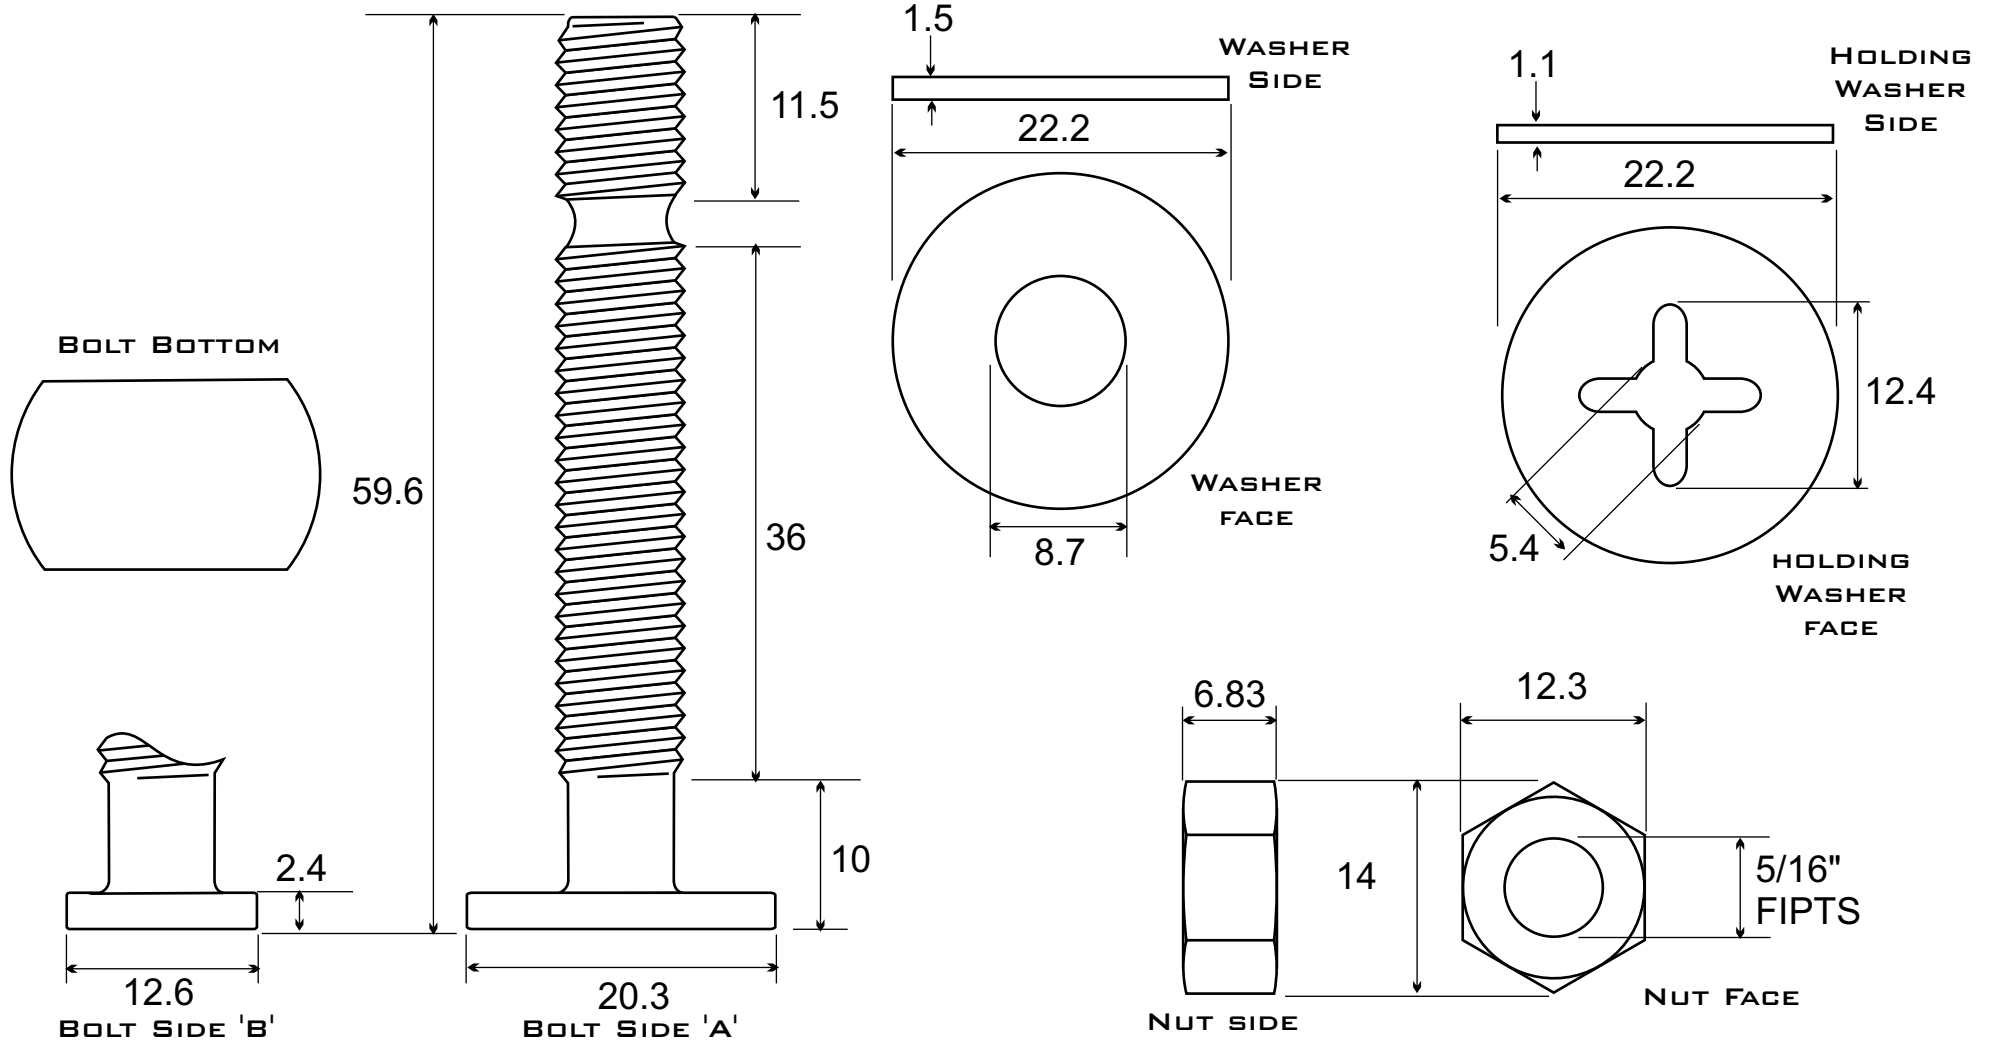

Item# 28500

Description: CLOSET BRASS BOLT ASSEMBLY

2005-09-30

5/16"x2 1/4"

PARTS

MATERIAL

BOLT

FORGED BRASS

WASHER

FORGED BRASS

NUT

FORGED BRASS

Scale = 2:1

In = mm

3437, GRANDE ALLEE BL., BOISBRIAND
 QUEBEC, CANADA J7H 1H5
 www.bmicanada.com

Item# 28502

Description: CLOSET BRASS BOLT ASSEMBLY KIT

5/16" MIPTS

2005-09-30

5/16"x2 1/4"

Scale = 2:1

In = mm

3437, GRANDE ALLEE BL., BOISBRIAND
 QUEBEC, CANADA J7H 1H5
 www.bmicanada.com

PARTS