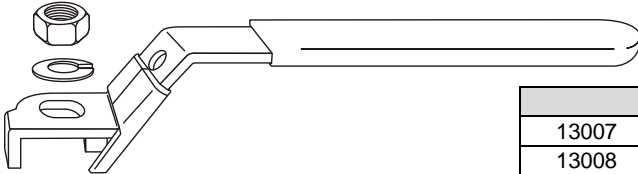

STAINLESS STEEL LOCK HANDLES					
BMI#	Size	Min. Qty	Packing	Barcode	$
13007	1/4" to 1/2"	5	5/50	777701130076	6.56
13008	3/4" to 1"	5	5/30	777701130083	11.20
13009	1 1/4" to 2"	2	2/20	777701130090	14.91