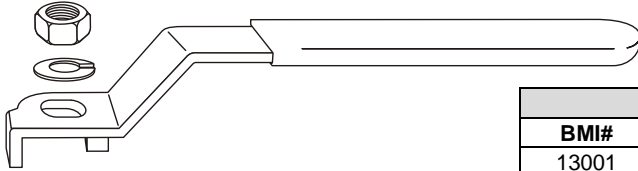

COLD EXPANSION BRASS BALL VALVES

BMI#	Size	Packing	Barcode	\$
13954	1/2	10/100	777701139543	27.66
13955	3/4	10/100	777701139550	41.18
13956	1	2/64	777701139567	71.04

BMI#	Size	Packing	Barcode	\$
13854	1/2	10/100	777701138546	26.99
13855	3/4	10/100	777701138553	40.18
13856	1	8/100	777701138560	69.31
13857	1 1/4	4/50	777701138577	101.83
13858	1 1/2	5/50	777701138584	153.36
13859	2	5/25	777701138591	269.91

C X EXP. WITH DRAIN				
13874	1/2	10/100	777701138744	24.54
13875	3/4	10/100	777701138751	37.72

HANDLES AND STEM EXTENSIONS FOR BALL VALVES

These items are sold in multiples of inner pack quantities only. Minimum quantity is equal to one inner pack.