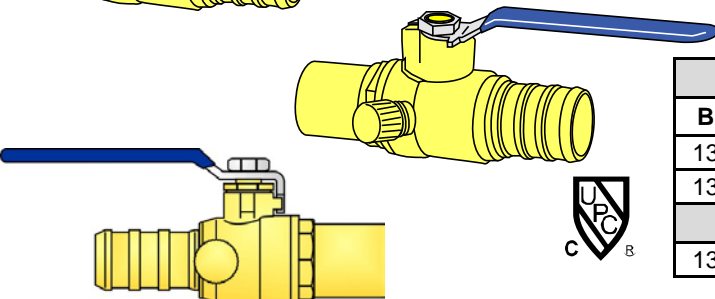

BLUE OR RED BUTTERFLY HANDLES				
Blue	Red	Size	Packing	\$
13364	13464	1/2	10/100	20.12
13365	13465	3/4	10/100	27.79
13366	13466	1	6/60	47.73

PEX BRASS BALL VALVES WITH DRAIN

BLUE OR RED STRAIGHT HANDLES				
Blue	Red	Size	Packing	\$
13374	13474	1/2	10/100	22.27
13375	13475	3/4	10/100	30.49
13376	13476	1	6/60	51.96

BLUE OR RED BUTTERFLY HANDLES				
Blue	Red	Size	Packing	\$
13384	13484	1/2	10/100	22.89
13385	13485	3/4	10/100	31.16
13386	13486	1	5/100	53.37

PEX x C BRASS BALL VALVES

BMI#	Size	Packing	Barcode	\$
13324	1/2	10/100	777701133244	21.17
13325	3/4	10/100	777701133251	29.14