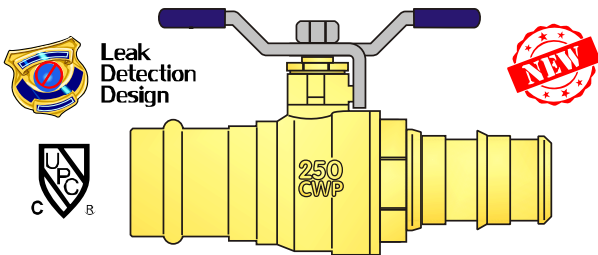

FULLPORT PRESS x COLD EXPANSION BRASS BALL VALVES

250PSI				
BMI#	Size	Packing	Barcode	$
13584	1/2	10/100	777701135842	56.70
13585	3/4	10/100	777701135859	82.19
13586	1	5/50	777701135866	119.07

FULLPORT PRESS x IPS BRASS BALL VALVES